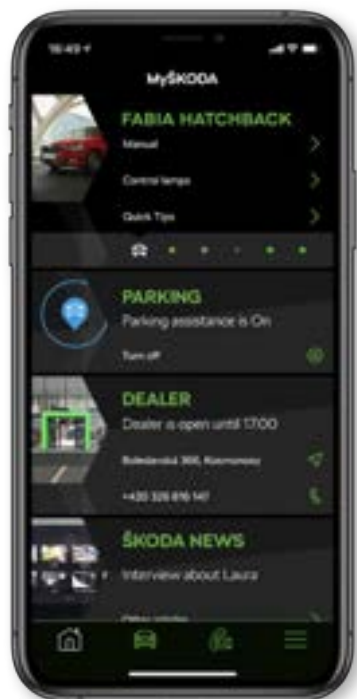

Use the ŠKODA Connect App to remotely check the status of the vehicle, lock or unlock it, or display its parking position, using your mobile device, with a number of further functions just waiting to be explored. Benefit from statistical insights into your last trip, and use them to plan a more efficient route next time.

ŠKODA Genuine Accessories

3-in-1 charging and data cable for USB-A
(000 051 445J) £26

ŠKODA Genuine Accessories

CONNECTIVITY

MYŠKODA APP

EVERYTHING ABOUT YOUR CAR IN YOUR POCKET

Imagine an app for your smartphone that serves as your companion every day. An app that provides you with detailed information about your car and its service wherever you are. A way to get immediate help from roadside assistance or your favourite dealer. A true personal assistant making sure you always arrive on time.

Meet the MyŠKODA App.

MyŠKODA App is a mobile application available for iOS (Apple) and Android (Google) devices. Its principal task is to help you in various daily situations connected not just to your car. The application is equipped with PAUL (Personal Assistant U Love) – an interactive assistant who guides you through the app and helps with daily issues.